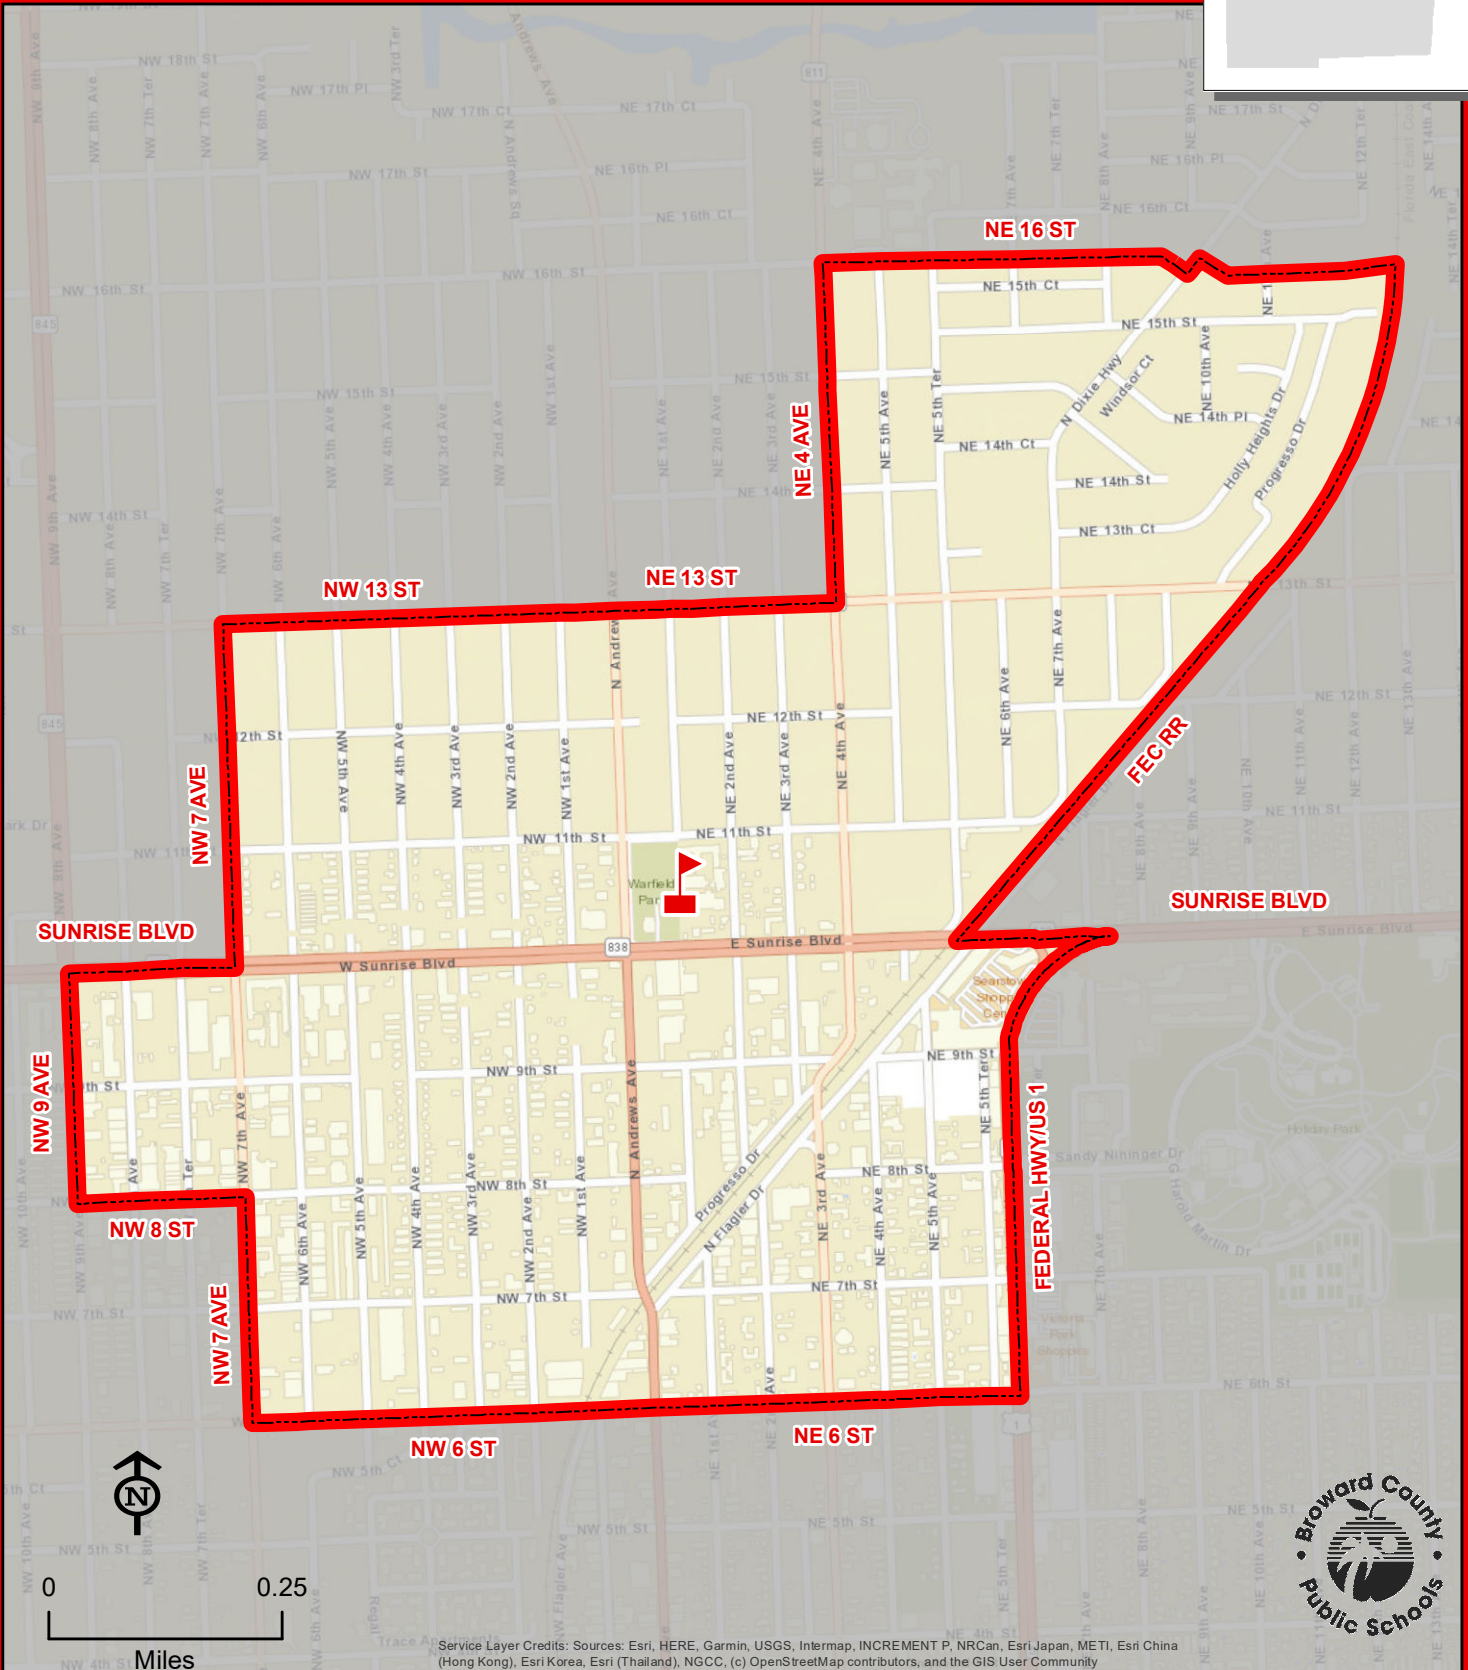

NORTH SIDE ELEMENTARY SCHOOL

120 NE 11 STREET
FORT LAUDERDALE, FLORIDA 33304
754-322-7450

NORTH SIDE

Service Layer Credits: Sources: Esri, HERE, Garmin, USGS, Intermap, INCREMENT P, NRCan, Esri Japan, METI, Esri China (Hong Kong), Esri Korea, Esri (Thailand), NGCC, (c) OpenStreetMap contributors, and the GIS User Community

THIS MAP IS FOR CONCEPTUAL PURPOSES ONLY AND SHOULD NOT BE USED FOR LEGAL BOUNDARY DETERMINATIONS